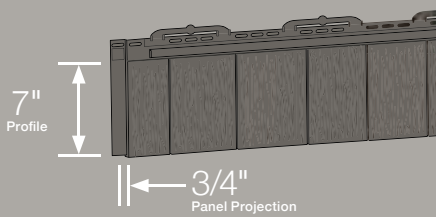

Single 7"
Perfection Shingles

Double 6-1/4"
Half-Round Shingles

Driftwood Blend

Ivy Green

PANEL DIMENSIONS