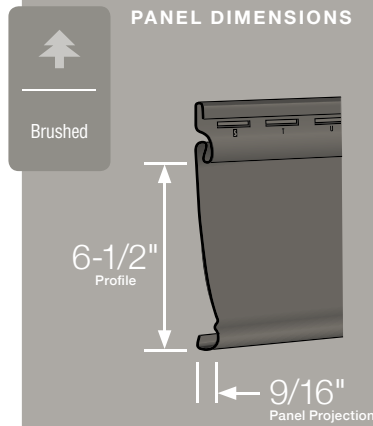

Colonial White

PANEL DIMENSIONS

Available Lengths: 12' 6"

PANEL DIMENSIONS

Available Lengths: 12'

PANEL DIMENSIONS

Available Lengths: 12' 4"

PANEL DIMENSIONS