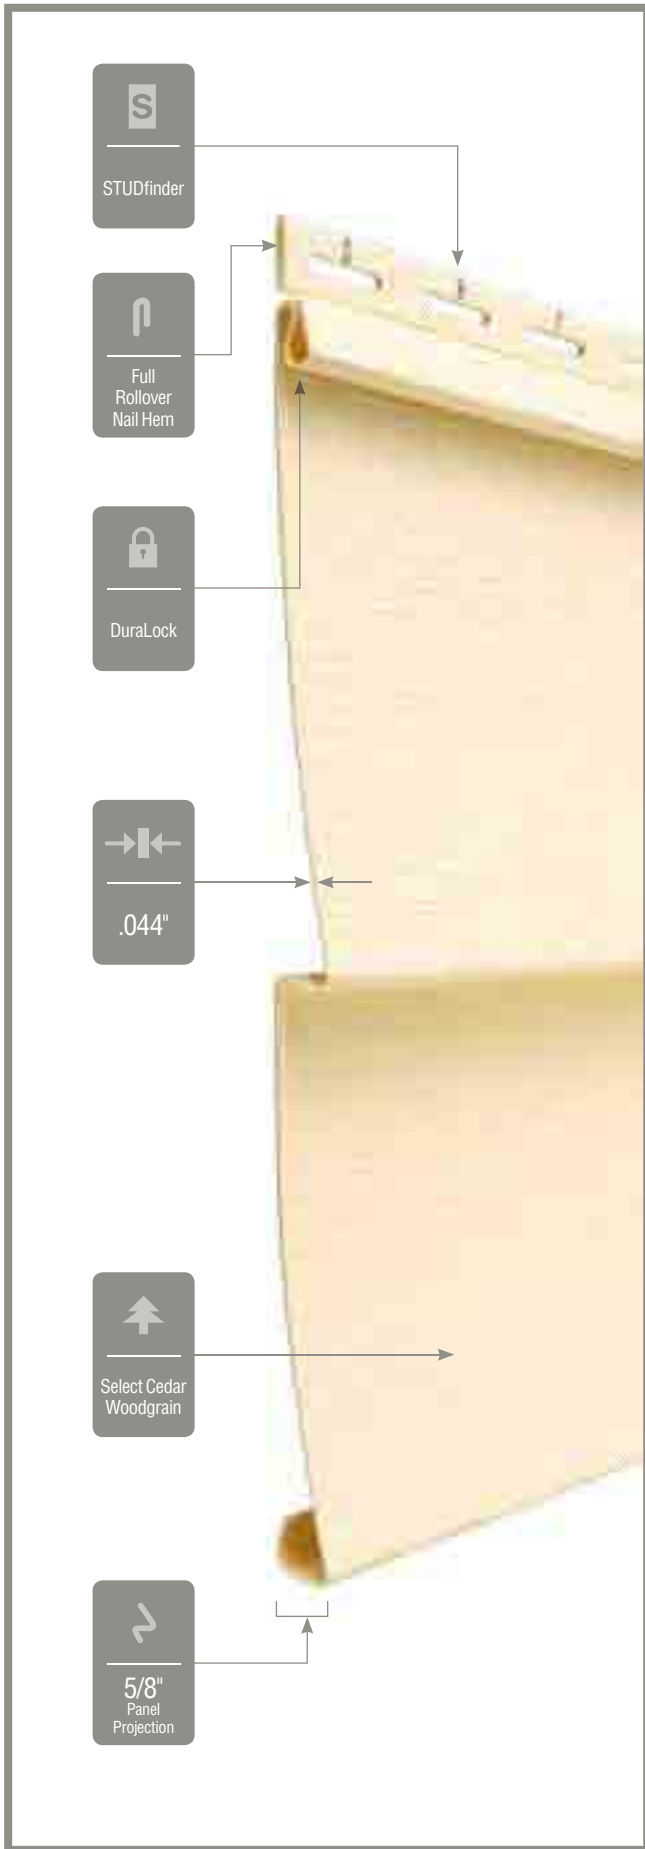

D4 Clapboard	D4^{1/2} Dutchlap	D5 Clapboard	D4^{1/2} Clapboard	T3 Clapboard	
Autumn Red*	●	●				
Terra Cotta*	●					
Mountain Cedar*	●					
Sable Brown*	●					
Hearthstone*	●					
Suede	●	●				
Spruce*	●					
Forest*	●	●				
Pacific Blue*	●					
Flagstone*	●					
Charcoal Gray*	●	●				
Granite Gray	●	●	●	●	●	
Sterling Gray	●	●	●	●	●	
Oxford Blue	●	●	●	●	●	
Seagrass	●	●	●			
Cypress	●	●	●	●	●	
Linen	●	●	●			
Herringbone	●	●	●	●	●	
Sandstone Beige	●	●	●	●	●	
Desert Tan	●	●	●	●	●	
Natural Clay	●	●	●	●	●	
Savannah Wicker	●	●	●	●	●	
Light Maple	●	●	●	●	●	
Buckskin	●	●				
Heritage Cream	●	●	●	●	●	
Autumn Yellow	●	●	●	●	●	
Snow	●	●	●	●	●	
Colonial White	●	●	●	●	●	

*Deluxe Colors