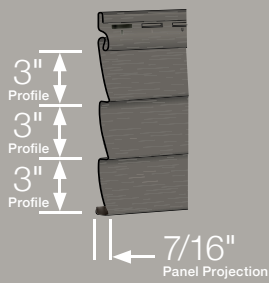

Triple 3"
Woodgrain Clapboard

Savannah Wicker

PANEL DIMENSIONS

Available Lengths: 12' 1"

Double 4"
Woodgrain Clapboard

Natural Clay

PANEL DIMENSIONS

Available Lengths: 12' 6"