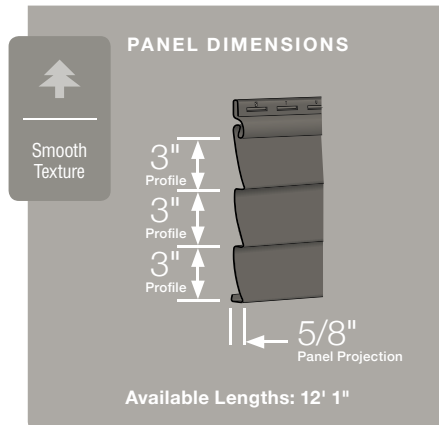

Double 4"
Select Cedar Clapboard

Terra Cotta

Double 4-1/2"
Select Cedar Dutchlap

Charcoal Gray

Double 5"
Select Cedar Clapboard

Heritage Cream

Double 4-1/2"
Smooth Clapboard

Natural Clay

Triple 3"
Smooth Clapboard

Cypress