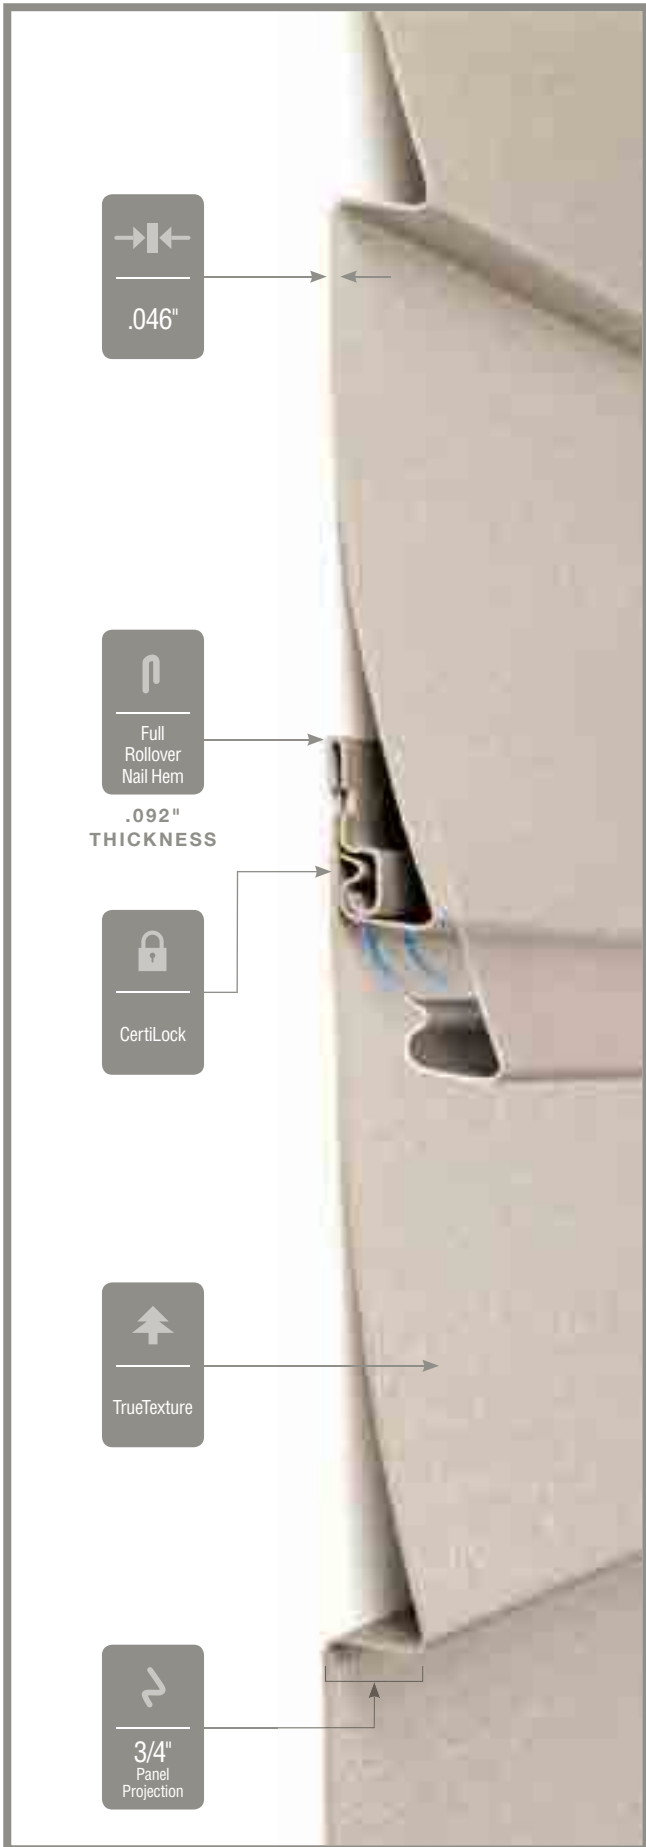

D4 Clapboard	D5 Clapboard	D5 Dutchlap	XL D4 Clapboard	XL D5 Dutchlap	
Arbor Blend**	●		●			
Arctic Blend**	●		●			
Weathered Blend**	●		●			
Frontier Blend**	●		●			
Timber Blend**	●		●			
Canyon Blend*	●		●			
Meadow Blend*	●		●			
Glacier Blend*	●		●			
Autumn Red*	●	●	●			
Terra Cotta*	●					
Mountain Cedar*	●					
Sable Brown*	●	●	●	●		
Hearthstone*	●	●	●			
Suede	●	●	●			
Spruce*	●	●	●	●		
Forest*	●	●	●			
Ivy Green*	●					
Pacific Blue*	●	●	●	●		
Flagstone*	●	●	●			
Charcoal Gray*	●	●	●	●		
Granite Gray	●	●	●	●	●	
Sterling Gray	●	●	●	●	●	
Bermuda Blue	●					
Oxford Blue	●	●	●	●	●	
Seagrass	●	●	●			
Cypress	●	●	●	●	●	
Green Tea	●					
Linen	●	●	●			
Silver Ash	●	●	●	●	●	
Herringbone	●	●	●			
Sandstone Beige	●	●	●	●	●	
Desert Tan	●	●	●	●	●	
Natural Clay	●	●	●	●	●	
Savannah Wicker	●	●	●	●	●	
Light Maple	●	●	●	●	●	
Buckskin	●	●	●			
Sandpiper	●	●	●			
Heritage Cream	●	●	●	●	●	
Autumn Yellow	●					
Snow	●	●	●	●	●	
Colonial White	●	●	●	●	●	

*Deluxe Colors
**Premium Colors