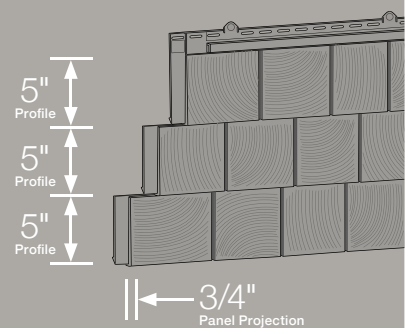

Fastener must be applied within the recessed area. 2 fasteners per shingle are required.

Triple 5" Sawmill Shingles

Hearthstone

PANEL DIMENSIONS

Available Lengths: 60"

Individual 5" Outside Corner Posts

Triple 5" Outside Corner Posts