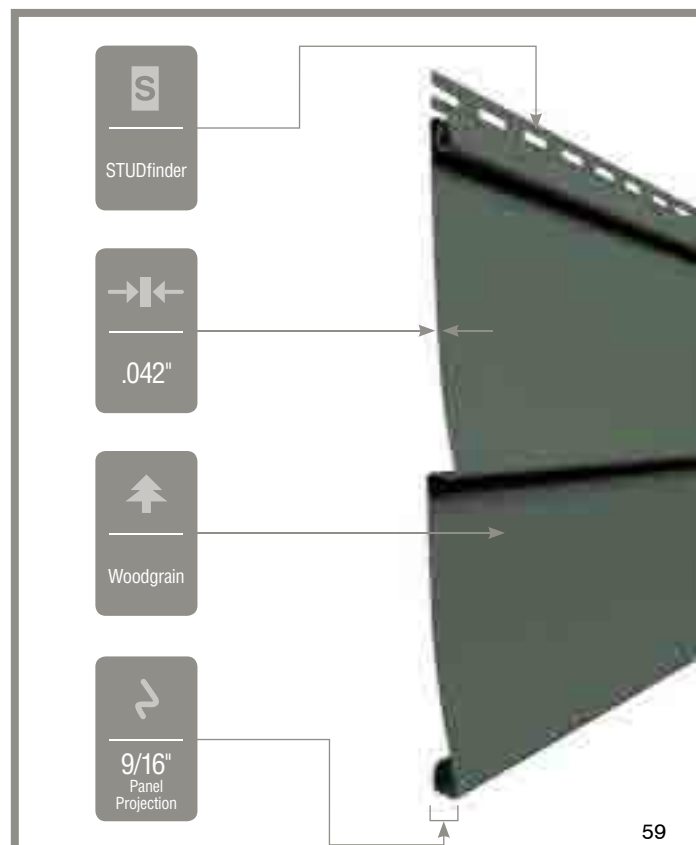

*Deluxe Colors

	D4 Clapboard	D5 Clapboard	D4^{1/2} Dutchlap	
Autumn Red*	●	●	●	
Hearthstone*	●	●	●	
Spruce*	●	●	●	
Forest*	●	●	●	
Flagstone*	●	●	●	
Charcoal Gray*	●	●	●	
Granite Gray	●	●	●	
Sterling Gray	●	●	●	
Oxford Blue	●	●	●	
Seagrass	●	●	●	
Cypress	●	●	●	
Warm Sand	●	●	●	
Herringbone	●	●	●	
Desert Tan	●	●	●	
Natural Clay	●	●	●	
Savannah Wicker	●	●	●	
Light Maple	●	●	●	
Buckskin	●	●	●	
Heritage Cream	●	●	●	
Autumn Yellow	●	●	●	
Snow	●	●	●	
Colonial White	●	●	●