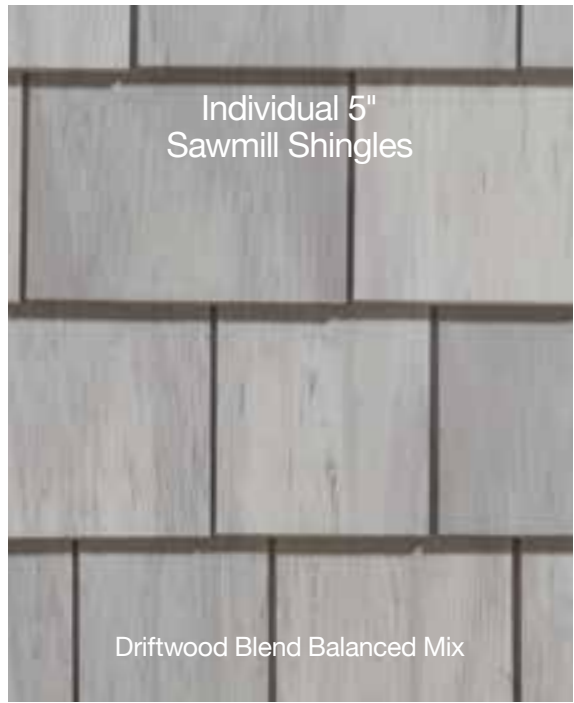

Siding: Cedar Impressions Individual 5" Sawmill Shingles in cedar blend balanced mix.
Trim: Vinyl Carpentry® & Restoration Millwork®.
Roof: Landmark® Shingles in cinder black.

Features of Cedar Impressions Individual Shingles Siding