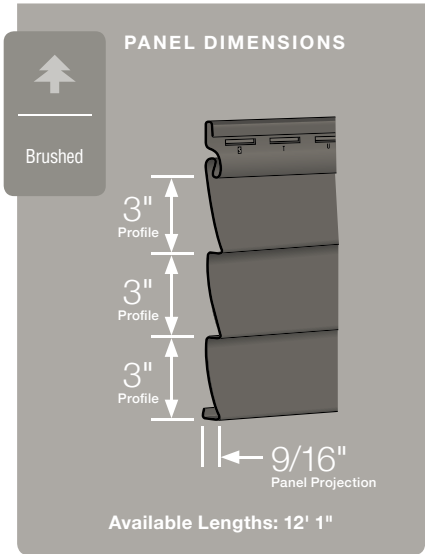

Triple 3"
Brushed
Clapboard

Light Maple

Double 4"
Woodgrain
Clapboard

Natural Clay

Double 5"
Woodgrain
Clapboard

Silver Ash