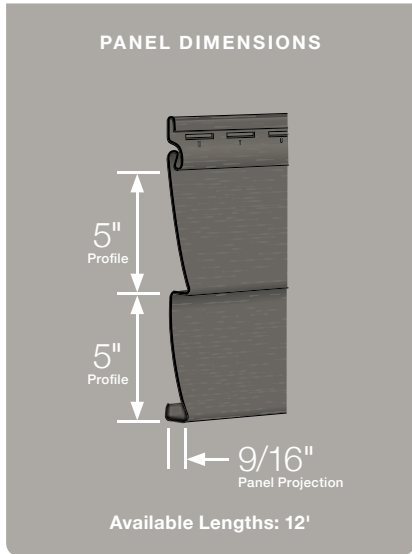

Triple 3"
Brushed
Clapboard

Light Maple

Double 4"
Woodgrain
Clapboard

Natural Clay

Double 5"
Woodgrain
Clapboard

Silver Ash