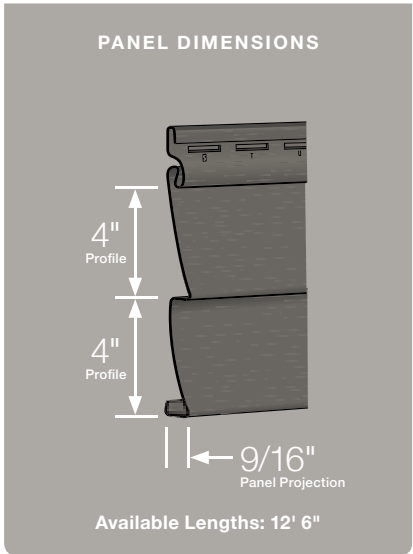

Triple 3"
Brushed
Clapboard

Light Maple

Double 4"
Woodgrain
Clapboard

Natural Clay

Double 5"
Woodgrain
Clapboard

Silver Ash