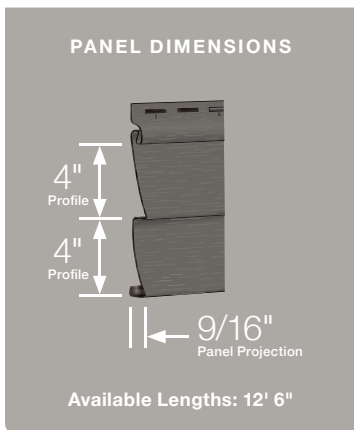

*Deluxe Colors

	D4 Clapboard	D5 Clapboard	D4^{1/2} Dutchlap	
Autumn Red*	●	●	●	
Hearthstone*	●	●	●	
Spruce*	●	●	●	
Forest*	●	●	●	
Flagstone*	●	●	●	
Charcoal Gray*	●	●	●	
Granite Gray	●	●	●	
Sterling Gray	●	●	●	
Oxford Blue	●	●	●	
Seagrass	●	●	●	
Cypress	●	●	●	
Warm Sand	●	●	●	
Herringbone	●	●	●	
Desert Tan	●	●	●	
Natural Clay	●	●	●	
Savannah Wicker	●	●	●	
Light Maple	●	●	●	
Buckskin	●	●	●	
Heritage Cream	●	●	●	
Autumn Yellow	●	●	●	
Snow	●	●	●	
Colonial White	●	●	●