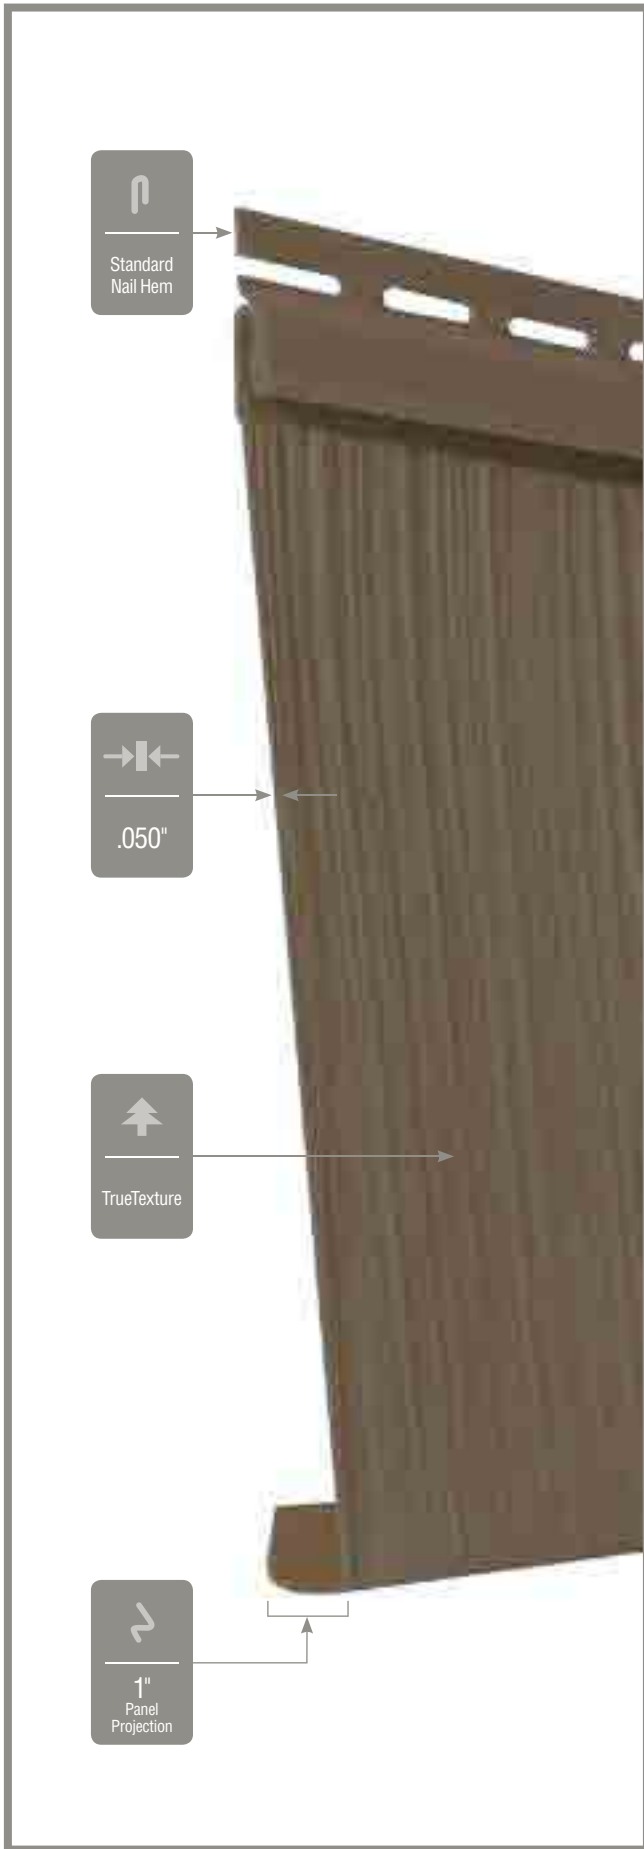

Natural Clay

PANEL DIMENSIONS

Available Lengths: 10' 1"

PANEL DIMENSIONS

Available Lengths: 10' 4-3/4"

	S7 Straight Edge Rough-Split Shakes	S9 Staggered Rough-Split Shakes	
Autumn Red	●	●	
Sable Brown	●	●	
Ivy Green	●		
Pacific Blue	●	●	
Flagstone	●	●	
Granite Gray	●	●	
Sterling Gray	●	●	
Cypress	●	●	
Sandstone Beige	●		
Desert Tan	●	●	
Natural Clay	●	●	
Savannah Wicker	●	●	
Light Maple	●		
Buckskin	●	●	
Heritage Cream	●		
Colonial White	●	●	