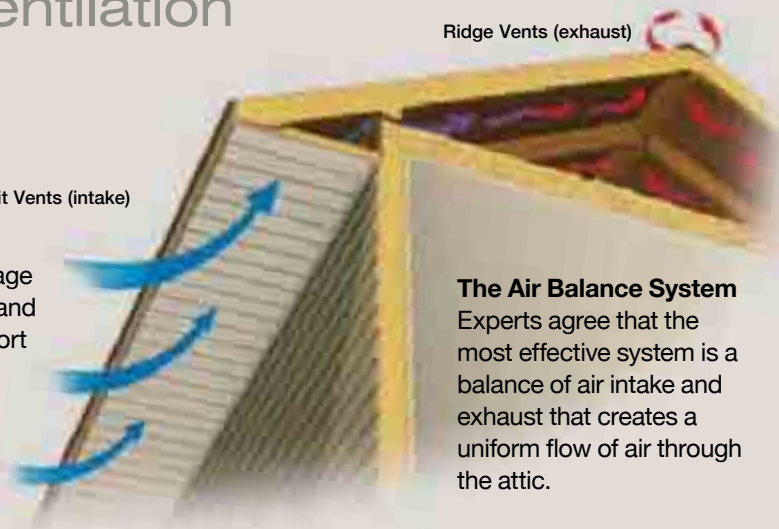

Soffit Vents (intake)

Ridge Vents (exhaust)

The Air Balance System
Experts agree that the most effective system is a balance of air intake and exhaust that creates a uniform flow of air through the attic.

This system creates a condition in which the roof temperature is equalized from top to bottom, supplying a uniform air flow along the entire underside of the roof deck.