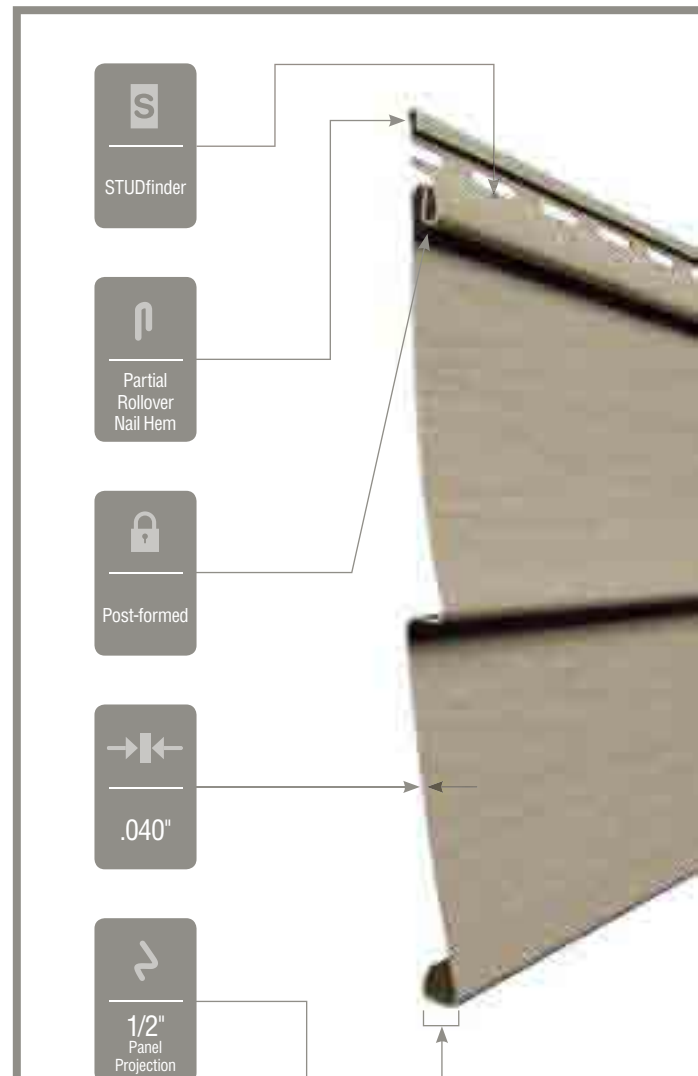

PANEL DIMENSIONS

Available Lengths: 12' 1"

PANEL DIMENSIONS

Available Lengths: 12' 6"

PANEL DIMENSIONS

Available Lengths: 12'

PANEL DIMENSIONS

Available Lengths: 12' 1"
(Dimensions shown are nominal)

	T3 Clapboard	D4 Clapboard	D5 Clapboard	D4^{1/2} Dutchlap	
Castle Stone		●	●	●	
Sterling Gray	●	●	●	●	
Oxford Blue	●	●	●	●	
Seagrass		●	●	●	
Cypress		●	●	●	
Natural Clay	●	●	●	●	
Warm Sand		●	●	●	
Herringbone	●	●	●	●	
Sandstone Beige		●	●	●	
Desert Tan	●	●	●	●	
Savannah Wicker	●	●	●	●	
Light Maple		●	●	●	
Buckskin		●	●	●	
Heritage Cream	●	●	●	●	
Snow		●	●	●	
Colonial White	●	●	●	●