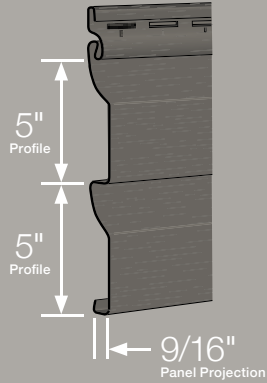

Colonial White

PANEL DIMENSIONS

Available Lengths: 12' 6"

PANEL DIMENSIONS

Available Lengths: 12'

PANEL DIMENSIONS

Available Lengths: 12' 4"

PANEL DIMENSIONS