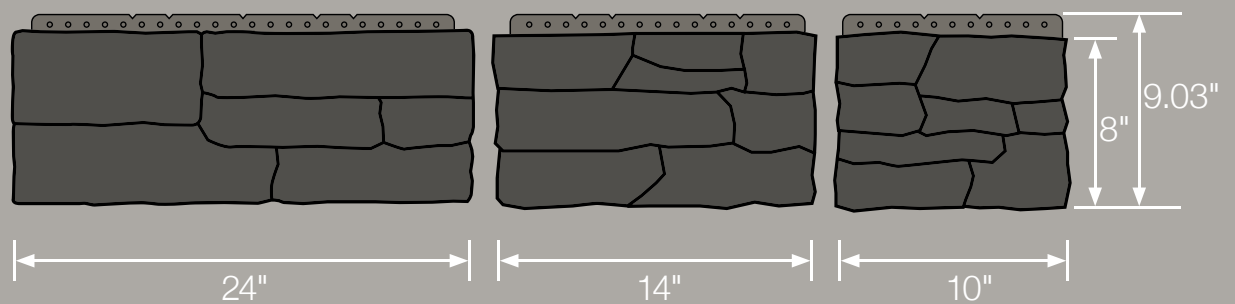

(Regional Availability) check with your distributor/territory manager

Adirondack Snowfall

Appalachian Twilight

Pocono Autumn

Harbor Sunset

PANEL DIMENSIONS

Moisture management

Moisture that accumulates in the wall cavity, can lead to mold growth and even structural damage. The patented fully-integrated rainscreen provides STONEfaçade additional structural support and superior drainage and will prevent moisture from accumulating in the wall cavity. The rainscreen is a 3/8" stainless steel frame that's firmly embedded in the STONEfaçade panel.