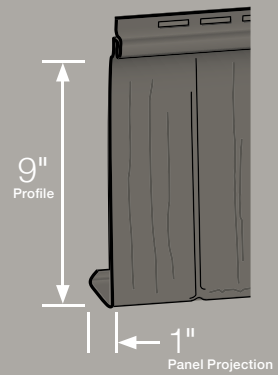

PANEL DIMENSIONS

Available Lengths: 10' 4-3/4"