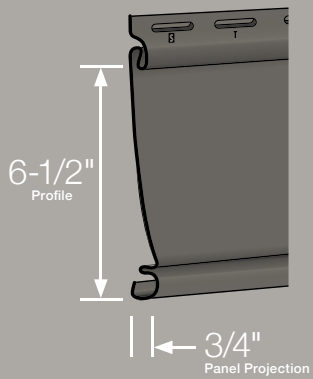

PANEL DIMENSIONS

Available Lengths: 12' 4"

S6^{1/2}
Beaded

NEW
COLOR

Suede

Granite Gray

Sterling Gray

Oxford Blue

NEW
COLOR

Seagrass

Cypress

Silver Ash

Herringbone

Sandstone Beige

Desert Tan

Natural Clay

Savannah Wicker

Light Maple

Heritage Cream

Snow

Colonial White

Distinct "V"
groove and
rounded bead