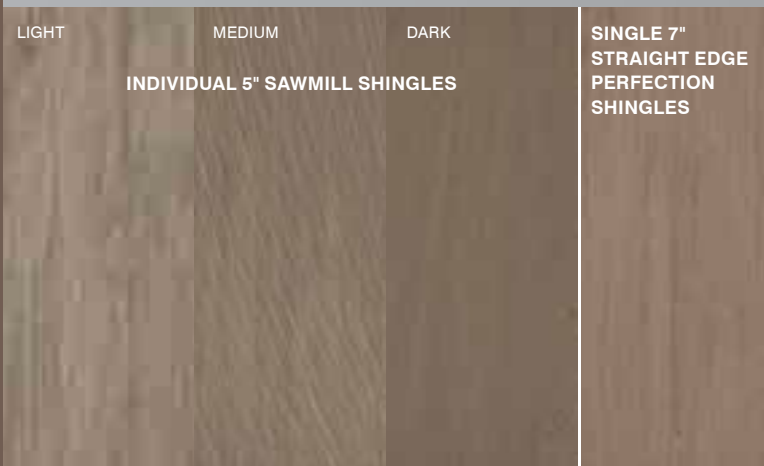

DRIFTWOOD BLEND

3

4+

AGED RED CEDAR

CertainTeed Rustic Blend shingles capture the seasoned look of red cedar with a consistent weathering pattern that will not change over time.

RUSTIC BLEND

2017 Highlights: New Product and Color Releases