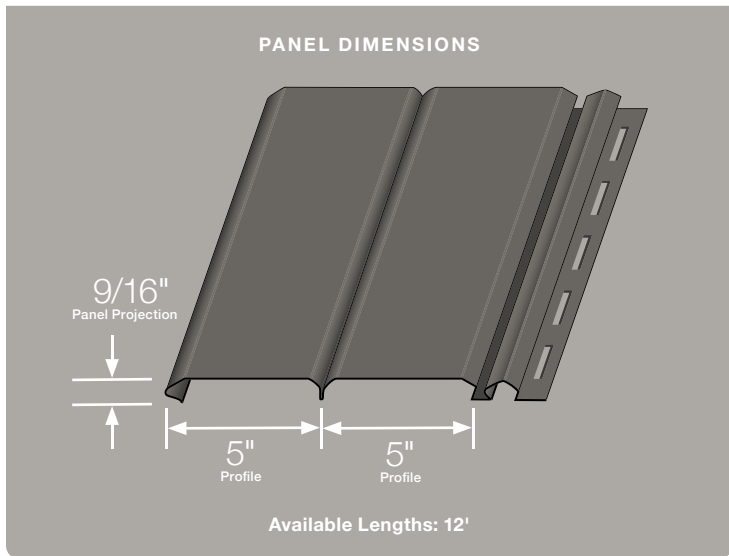

Savannah Wicker

Granite Gray

"V" Groove