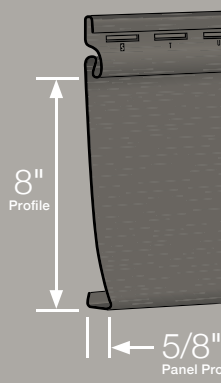

Colonial White

PANEL DIMENSIONS

Available Lengths: 12' 6"

PANEL DIMENSIONS

Available Lengths: 12'

PANEL DIMENSIONS

Available Lengths: 12' 4"

PANEL DIMENSIONS