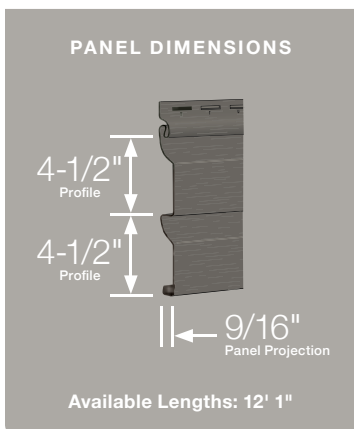

*Deluxe Colors

	D4 Clapboard	D5 Clapboard	D4^{1/2} Dutchlap	
Autumn Red*	●	●	●	
Hearthstone*	●	●	●	
Spruce*	●	●	●	
Forest*	●	●	●	
Flagstone*	●	●	●	
Charcoal Gray*	●	●	●	
Granite Gray	●	●	●	
Sterling Gray	●	●	●	
Oxford Blue	●	●	●	
Seagrass	●	●	●	
Cypress	●	●	●	
Warm Sand	●	●	●	
Herringbone	●	●	●	
Desert Tan	●	●	●	
Natural Clay	●	●	●	
Savannah Wicker	●	●	●	
Light Maple	●	●	●	
Buckskin	●	●	●	
Heritage Cream	●	●	●	
Autumn Yellow	●	●	●	
Snow	●	●	●	
Colonial White	●	●	●