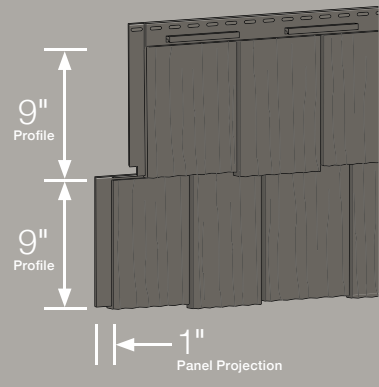

Double 7"
Straight Edge
Rough-Split Shakes

Sable Brown

PANEL DIMENSIONS

Available Lengths: 57"

Double 9"
Staggered Rough-Split Shakes

Natural Clay

PANEL DIMENSIONS

Available Lengths: 57"