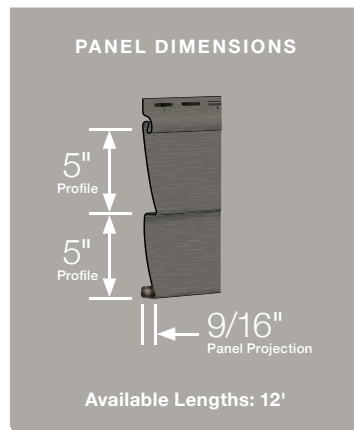

*Deluxe Colors

	D4 Clapboard	D5 Clapboard	D4^{1/2} Dutchlap	
Autumn Red*	●	●	●	
Hearthstone*	●	●	●	
Spruce*	●	●	●	
Forest*	●	●	●	
Flagstone*	●	●	●	
Charcoal Gray*	●	●	●	
Granite Gray	●	●	●	
Sterling Gray	●	●	●	
Oxford Blue	●	●	●	
Seagrass	●	●	●	
Cypress	●	●	●	
Warm Sand	●	●	●	
Herringbone	●	●	●	
Desert Tan	●	●	●	
Natural Clay	●	●	●	
Savannah Wicker	●	●	●	
Light Maple	●	●	●	
Buckskin	●	●	●	
Heritage Cream	●	●	●	
Autumn Yellow	●	●	●	
Snow	●	●	●	
Colonial White	●	●	●