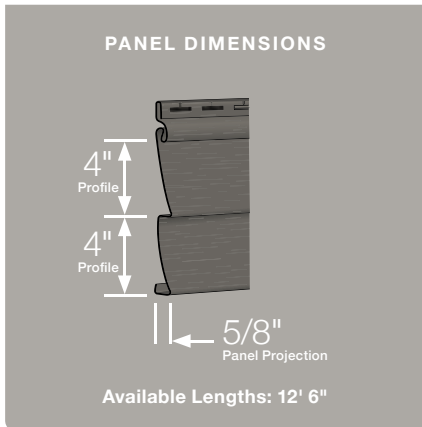

Double 4-1/2"
Smooth Clapboard

Natural Clay