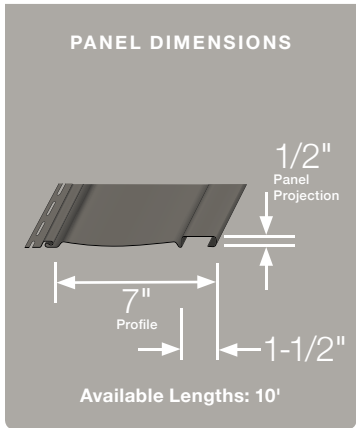

S7 Board & Batten	S8 Board & Batten	
Autumn Red*	●	●	
Terra Cotta*	●	●	
Mountain Cedar*	●	●	
Sable Brown*	●	●	
Hearthstone*	●	●	
Spruce*	●	●	
Forest*	●	●	
Pacific Blue*	●	●	
Flagstone*	●	●	
Charcoal Gray*	●	●	
Granite Gray	●	●	
Sterling Gray	●	●	
Cypress	●	●	
Herringbone	●	●	
Sandstone Beige	●	●	
Desert Tan	●	●	
Natural Clay	●	●	
Savannah Wicker	●	●	
Light Maple	●	●	
Heritage Cream	●	●	
Snow	●	●	
Colonial White	●	●	

*Deluxe Colors