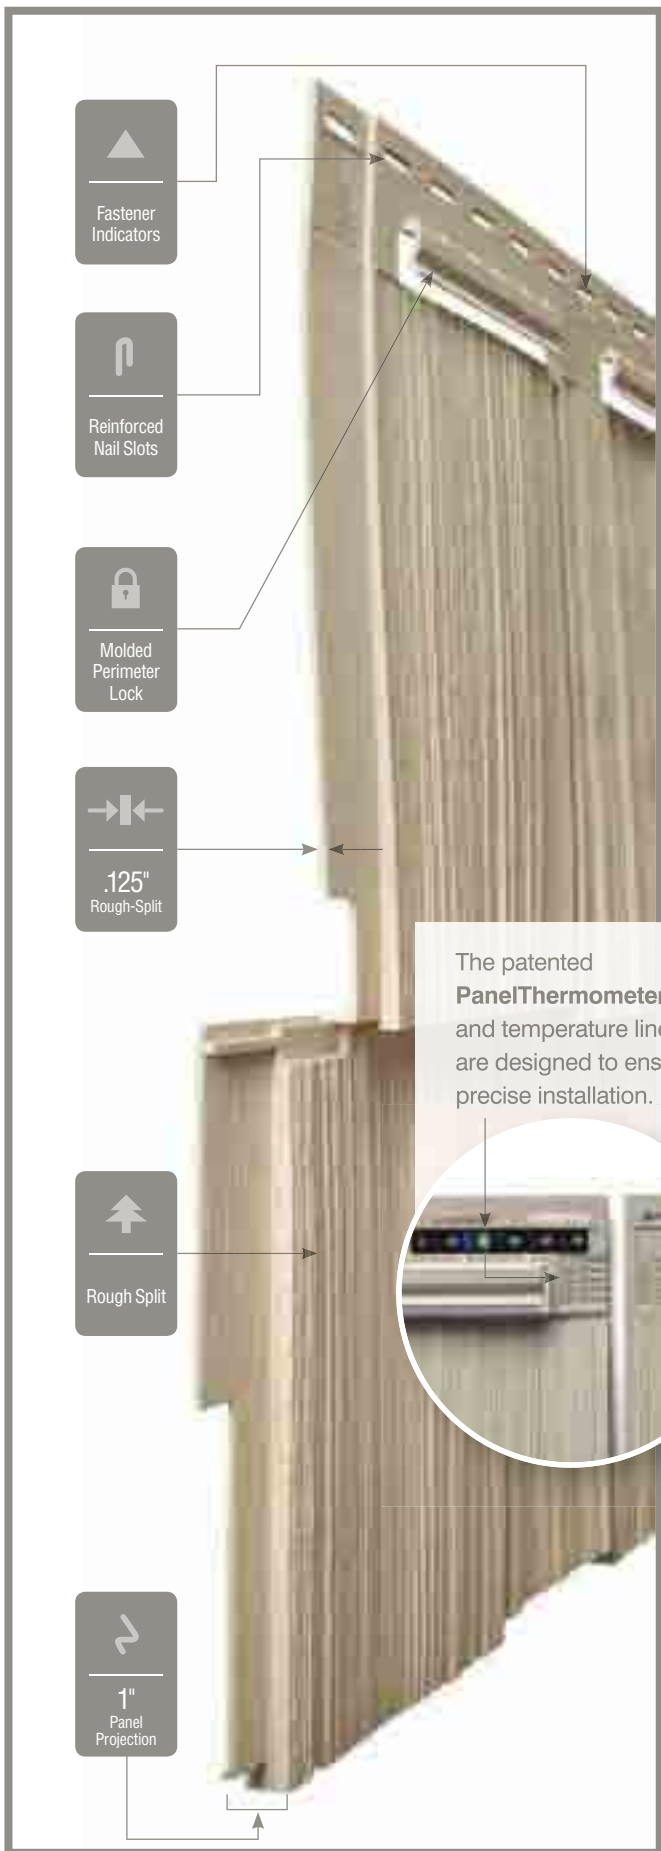

Double 7"
Straight Edge
Rough-Split Shakes

Sable Brown

PANEL DIMENSIONS

Available Lengths: 57"

Double 9"
Staggered Rough-Split Shakes

Natural Clay

PANEL DIMENSIONS

Available Lengths: 57"