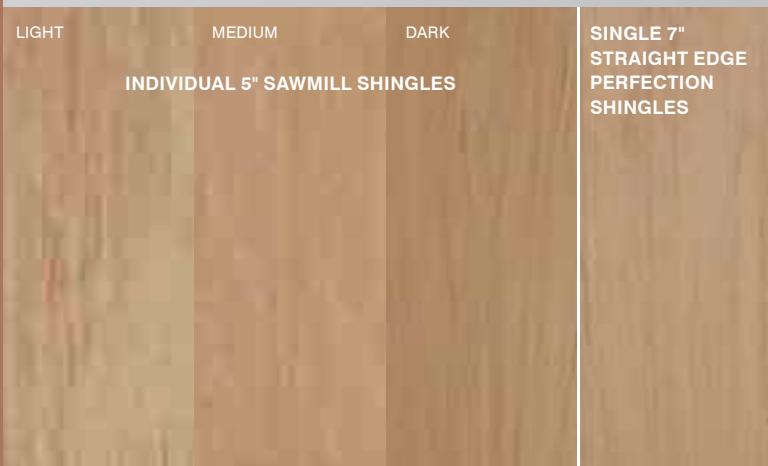

CEDAR BLEND