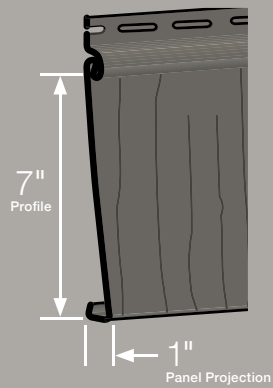

PANEL DIMENSIONS

Available Lengths: 10' 1"