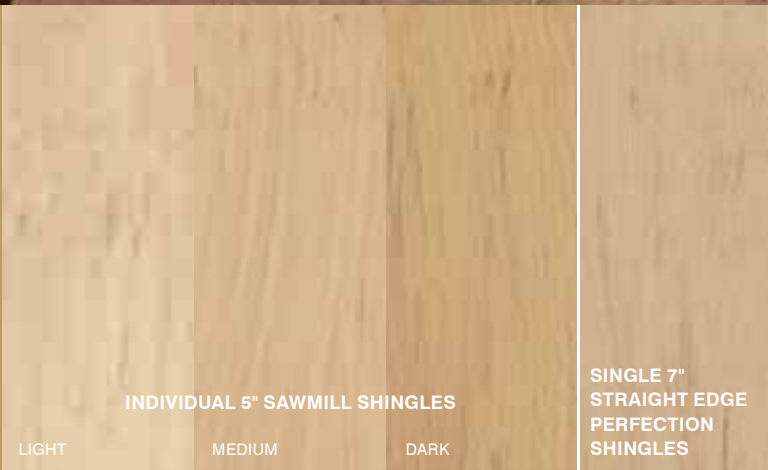

Wider Profiles

Choose from a range of wide profiles to offer your customers the look of larger cedar boards.

For examples visit pages 28-41, 52-57, 66-67, 72-73

CedarLife™ Color Blends

CertainTeed's innovative CedarLife Color Blends capture the appearance of natural Eastern White Cedar and Western Red Cedar at various life stages. CedarLife enables the selection of unique, random color patterns for one-of-a-kind exterior designs.

FRESHLY CUT WHITE CEDAR

With the bright appearance of freshly cut white cedar, CertainTeed Natural Blend shingles are as close to nature as you can get.

NATURAL BLEND

0 YEARS

1

2

FRESHLY CUT RED CEDAR

Through CedarLife color technology, CertainTeed Cedar Blend shingles provides the deep, warm tones of freshly cut red cedar.