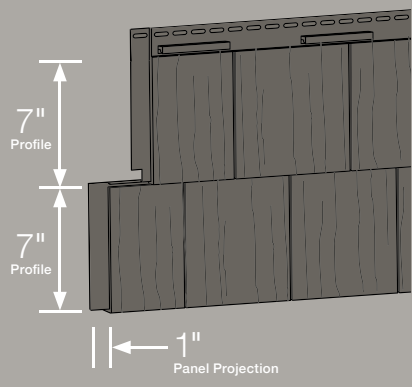

Double 7"
Straight Edge
Rough-Split Shakes

Sable Brown

PANEL DIMENSIONS

Available Lengths: 57"

Double 9"
Staggered Rough-Split Shakes

Natural Clay

PANEL DIMENSIONS

Available Lengths: 57"