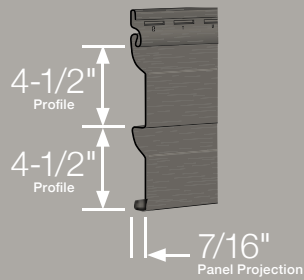

Double 5"
Woodgrain Clapboard

Buckskin

PANEL DIMENSIONS

Available Lengths: 12'

Double 4-1/2"
Woodgrain Dutchlap

Castle Stone

PANEL DIMENSIONS

Available Lengths: 12' 1"
(Dimensions shown are nominal)