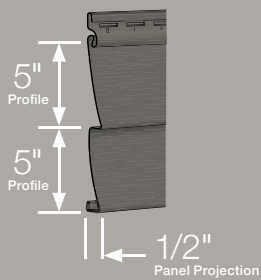

Available Lengths: 12'