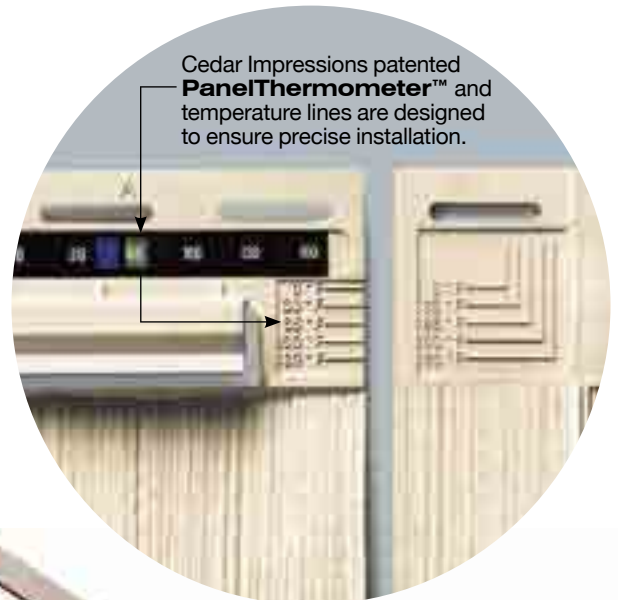

HammerTapper™
Enables lateral adjustment for easier siding panel installation.

Cedar Impressions patented **PanelThermometer™** and temperature lines are designed to ensure precise installation.