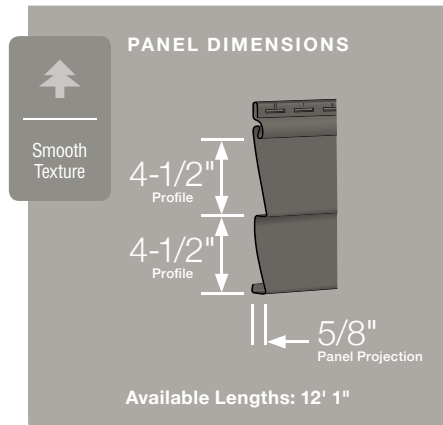

Double 4"
Select Cedar Clapboard

Terra Cotta

Double 4-1/2"
Select Cedar Dutchlap

Charcoal Gray

Double 5"
Select Cedar Clapboard

Heritage Cream

Double 4-1/2"
Smooth Clapboard

Natural Clay

Triple 3"
Smooth Clapboard

Cypress