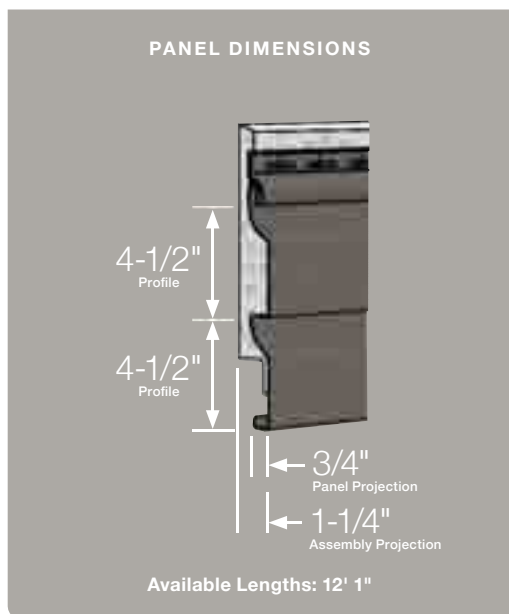

PANEL DIMENSIONS

Available Lengths: 12' 6", 16' 8"

XL

Longer
Lengths
Available

PANEL DIMENSIONS

Available Lengths: 12' 3", 16' 8"

PANEL DIMENSIONS

Available Lengths: 12' 3", 16' 8"