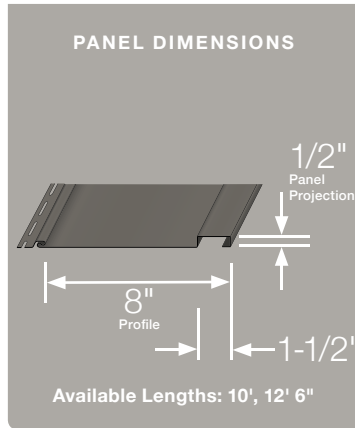

S7 Board & Batten	S8 Board & Batten	
Autumn Red*	●	●	
Terra Cotta*	●	●	
Mountain Cedar*	●	●	
Sable Brown*	●	●	
Hearthstone*	●	●	
Spruce*	●	●	
Forest*	●	●	
Pacific Blue*	●	●	
Flagstone*	●	●	
Charcoal Gray*	●	●	
Granite Gray	●	●	
Sterling Gray	●	●	
Cypress	●	●	
Herringbone	●	●	
Sandstone Beige	●	●	
Desert Tan	●	●	
Natural Clay	●	●	
Savannah Wicker	●	●	
Light Maple	●	●	
Heritage Cream	●	●	
Snow	●	●	
Colonial White	●	●	

*Deluxe Colors