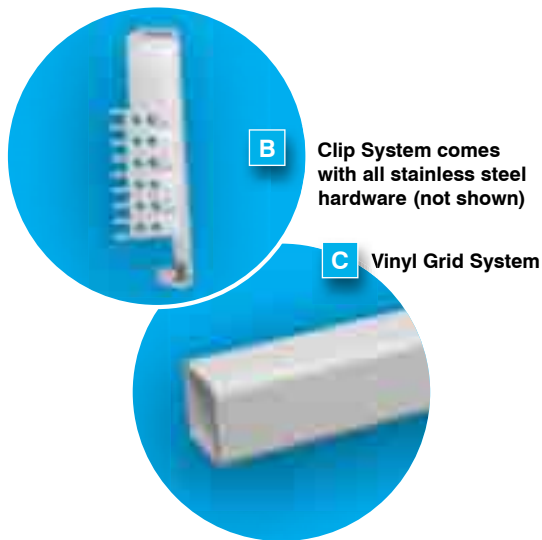

UnderShield is available in beaded or chamfer panels (A). System also includes clips (B), grid system (C), fascia panels and stainless steel hardware (not shown).