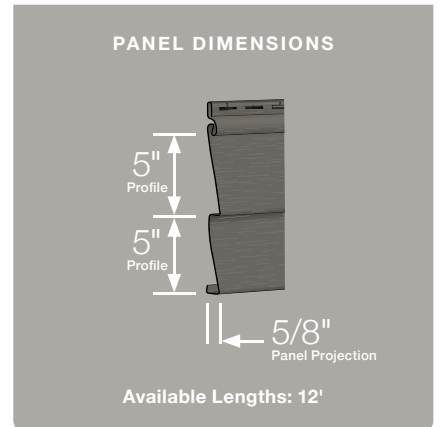

Double 4-1/2"
Smooth Clapboard

Natural Clay