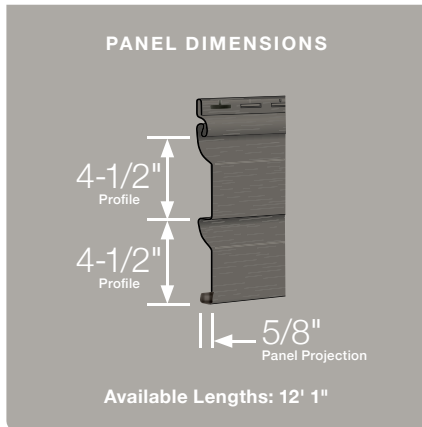

Double 4-1/2"
Smooth Clapboard

Natural Clay