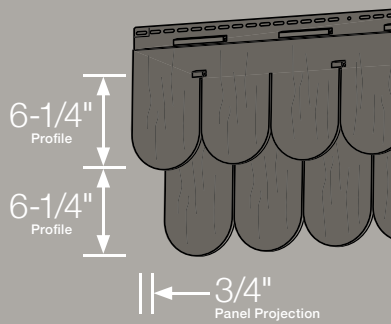

PANEL DIMENSIONS

Available Lengths: 32"