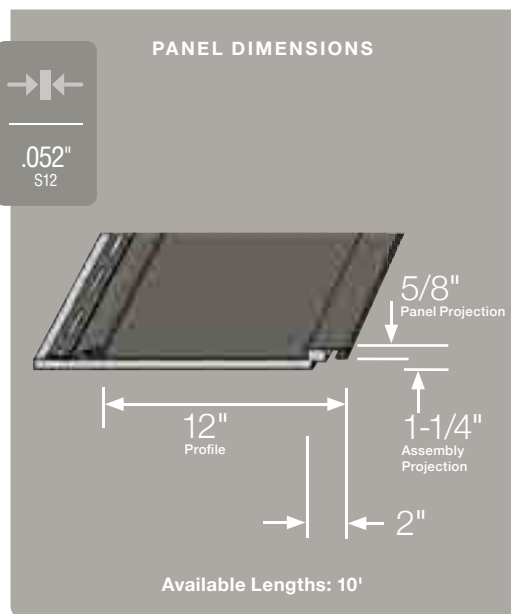

PANEL DIMENSIONS

Available Lengths: 12' 6", 16' 8"

XL

Longer
Lengths
Available

PANEL DIMENSIONS

Available Lengths: 12' 3", 16' 8"

PANEL DIMENSIONS

Available Lengths: 12' 3", 16' 8"