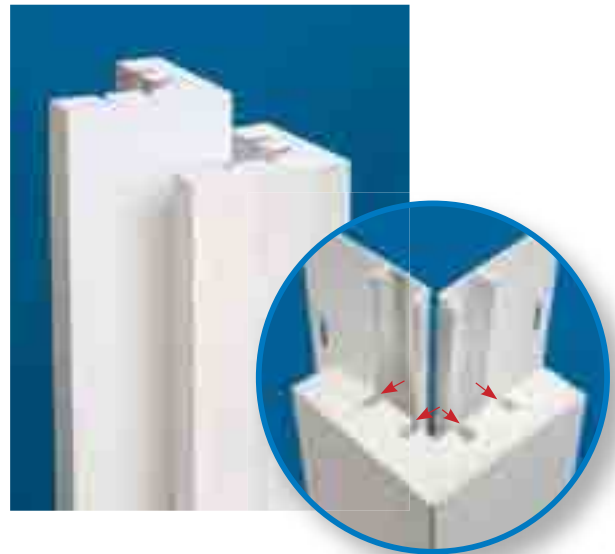

INhanced® TRIM LINE

INspired designs that enhance aesthetics. INnovative engineering that improves performance. INtegral components that speed installation. This collection of decorative components delivers extraordinary advantages from the inside out. Hidden flanges, built-in J-pockets, pre-assembled column wraps and one-piece corners enable easy installation, while authentic finishes create in an incredible natural wood appearance.

Look for the IN to identify CertainTeed's INhanced products.