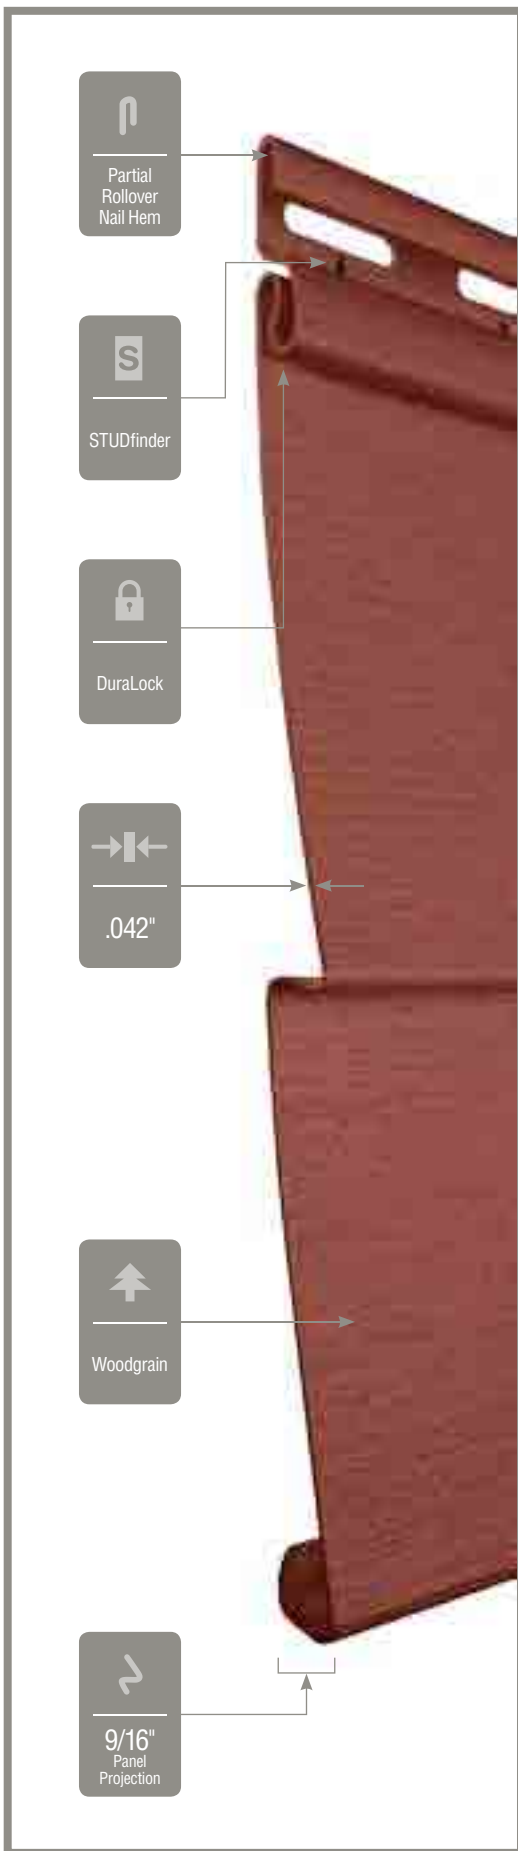

Available Lengths: 12' 6"

	T3 Clapboard	D4 Clapboard	D5 Clapboard	D4 Dutchlap	D5 Dutchlap	S6 ^{1/2} Beaded	S8 Clapboard
Autumn Red*		●	●	●	●		
Hearthstone*		●	●	●	●		
Suede		●	●	●	●		
Spruce*		●	●	●	●		
Forest*		●	●	●	●		
Flagstone*		●	●	●	●		
Charcoal Gray*		●	●	●	●		
Granite Gray		●	●	●	●	●	
Sterling Gray	●	●	●	●	●	●	
Oxford Blue	●	●	●	●	●	●	
Seagrass		●	●	●	●		
Cypress		●	●	●	●	●	
Silver Ash	●	●	●	●	●	●	
Sandstone Beige	●	●	●	●	●	●	
Desert Tan	●	●	●	●	●	●	
Natural Clay	●	●	●	●	●	●	
Savannah Wicker	●	●	●	●	●	●	
Light Maple	●	●	●	●	●	●	
Buckskin		●	●	●	●		
Sandpiper		●	●	●	●		
Heritage Cream		●	●	●	●	●	
Autumn Yellow		●	●	●	●		
Snow	●	●	●	●	●	●	
Colonial White	●	●	●	●	●	●	●