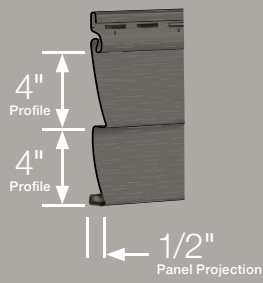

Triple 3"
Woodgrain Clapboard

Savannah Wicker

PANEL DIMENSIONS

Available Lengths: 12' 1"

Double 4"
Woodgrain Clapboard

Natural Clay

PANEL DIMENSIONS

Available Lengths: 12' 6"