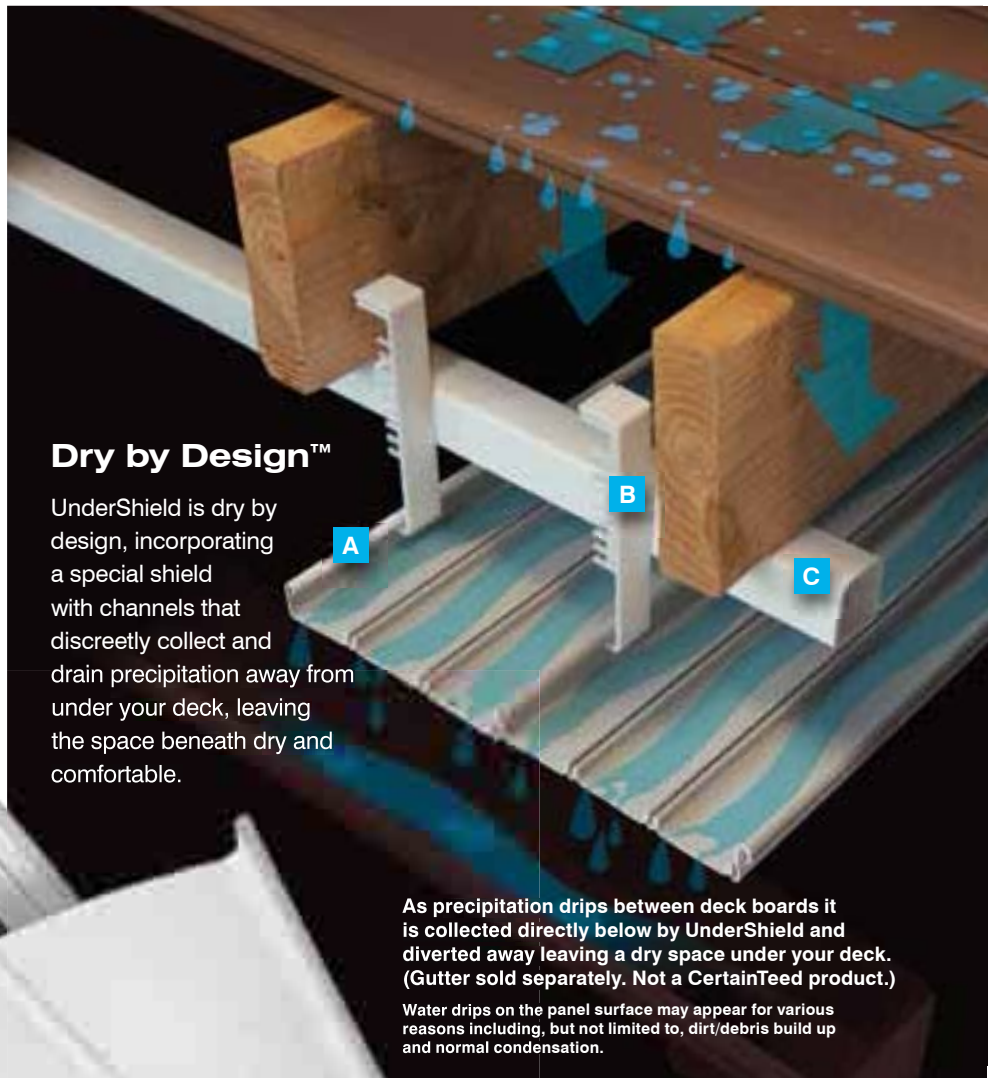

Dry by Design™

UnderShield is dry by design, incorporating a special shield with channels that discreetly collect and drain precipitation away from under your deck, leaving the space beneath dry and comfortable.

As precipitation drips between deck boards it is collected directly below by UnderShield and diverted away leaving a dry space under your deck. (Gutter sold separately. Not a CertainTeed product.)

Water drips on the panel surface may appear for various reasons including, but not limited to, dirt/debris build up and normal condensation.