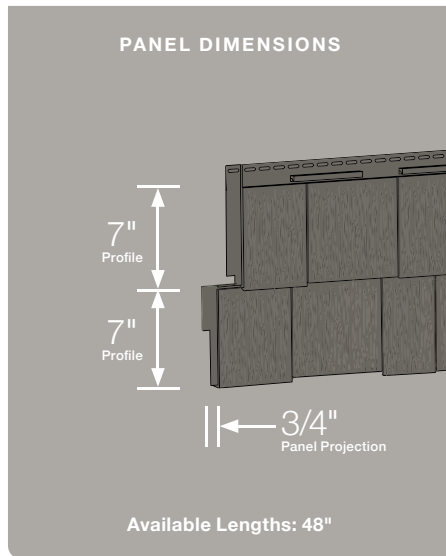

Hearthstone

Double 7"
Straight Edge
Perfection Shingles

Mountain Cedar

Double 7"
Staggered
Perfection Shingles

Pacific Blue

Single 7"
Perfection Shingles

Double 6-1/4"
Half-Round Shingles

Driftwood Blend